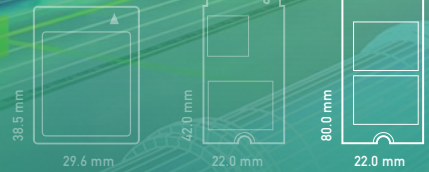

E35D

- Surveillance/Edge AI • Factory Automation • Smart Retail
- Gaming • Healthcare

PCIe Gen3x4 | M.2 2280

addlink E35D M.2 2280 PCIe Gen3x4 SSDs use industrial grade controller and are equipped with Kioxia NAND flash and deliver performance with sequential read/write speed of up to 2450 /1900 MB per second, making it the best industrial storage solution. addlink E35D is compliant with TCG OPAL for data security. It also supports the latest LDPC ECC, advanced wear leveling, end-to-end data protection, and over-provision technology to ensure data accuracy and integrity for a longer SSD lifetime. The E35D SSD is available in 128GB to 2048GB capacities and comes with addlink's Toolbox software for easy management and real-time monitoring. It is an ideal solution for edge AI, factory automation, smart retail, surveillance, gaming and healthcare applications.

Specifications

Form Factor / Interface	M.2 2280 / PCIe Gen3x4
Connector	M.2 M key with PCIe pin out
DRAM / Flash	DDR4 / 3D TLC
Capacity	240GB~1920GB
Sequential Read/Write (up to)	R: 3300 MB/s, W: 1000 MB/s
Random Read/Write (up to)	R: 490k IOPS, W: 500k IOPS
Supply (V)	3.3V + -5%
Max. Endurance	2,800 TBW (1920GB)
Max. Power Consumption (R/W)	5.5/5.3W
Max. Idle Power Consumption	2W
Shock / Vibration	1500G0-P/0.5ms duration, 20Hz~80Hz/1.52mm 80Hz~2000Hz/20G
Operating Humidity	5%-95% RH, non-condensing
Operating Temperature	Standard: 0°C to 70°C, Industrial: -40°C to 85°C
MTBF	2M hrs
Security (Optional)	TCG OPAL 2.0 Compliant
Technologies	LDPC/RAID ECC, Thermal Throttling, SLC Cache, Wear Leveling, Bad block management, TRIM command, S.M.A.R.T.